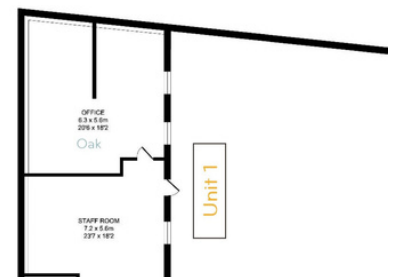

The unit is a 374sq ft of office space with seagrass floor coverings, exposed beams and a part divide in the centre of the room, suitable for a variety of uses from office use, treatment room, talking therapies, curtain making etc.